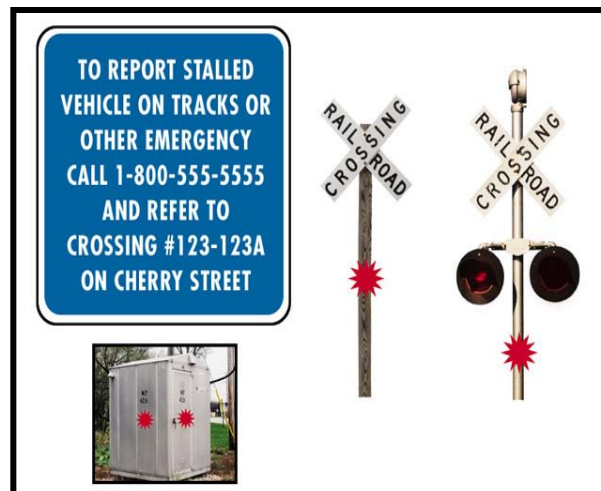

Don't Risk It!

Your License or Your Life!

Don't
Get
Stuck!

Don't
Get
Stuck!

If in doubt of clearance....Call the Railroad!

Louisiana Railroad's Emergency Phone Numbers

- Amtrak:.....1-800-331-0008
- BNSF:.....1-800-832-5452
- CSX:.....1-800-232-0144
- Canadian National:..... 1-800-465-9239
- Kansas City Southern:..... 1-877-527-9464
- Norfolk Southern:..... 1-800-453-2530
- Union Pacific:..... 1-888-877-7267

*Dial 911 if short-line railroad number not posted.

The Emergency Notification Sign located at each crossing can also be used to find out the railroad and number.

—————>